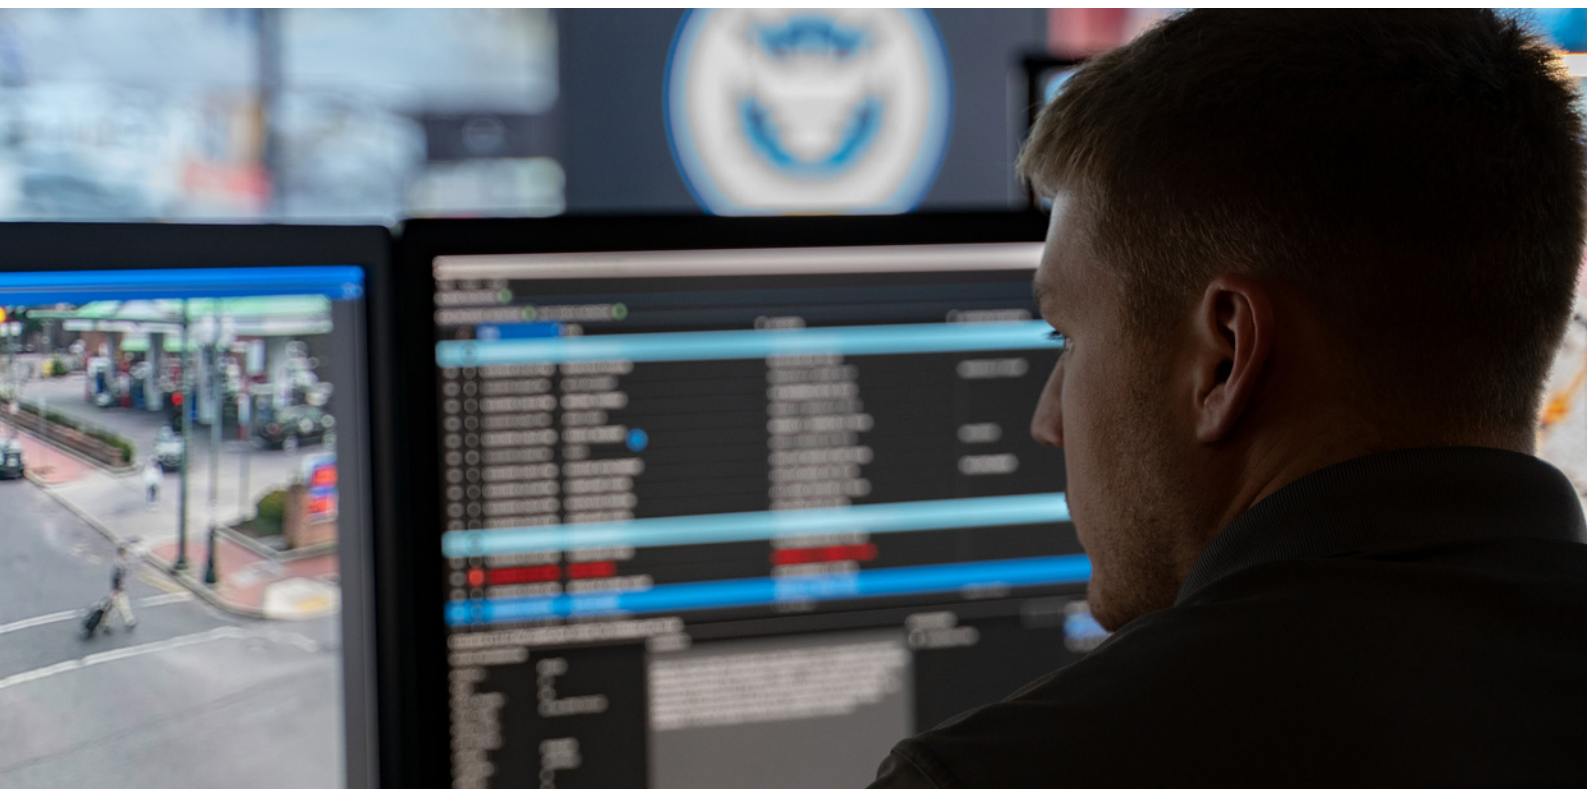

The VT100 offers a new perspective when it matters most.

“ THE INDISPUTABLE EVIDENCE CAPTURED BY A VT100 IS PERFECT FOR INCIDENT MANAGEMENT AND RESPONSE. ”

RECORD. RESPOND. PROTECT.

Creating a safe working environment is a top priority. Thanks to remote alarm activation, the VT100 empowers control room teams to respond swiftly when incidents occur. Protecting your people and promoting a safety-first culture.

PUSH-TO- STREAM ALERTING

Press record to send an instant alert to the control room for faster incident response and better protection.

Control room teams need visibility of situations on the ground to respond effectively.

Customize the front tag with your logo and brand colors to make the VT100 an integral part of your staff uniform.

VMS INTEGRATION

Empowering your teams to see the bigger picture is essential for a safe and efficient workplace. Adding body-worn cameras to existing CCTV infrastructure delivers a first-person point of view to your security and surveillance operations.

RAPID CAMERA ALLOCATION

Organizations with a large workforce need a fast and efficient method of allocating body-worn cameras. Staff simply swipe their RFID tag or ID card to obtain a VT100 for the duration of a shift.