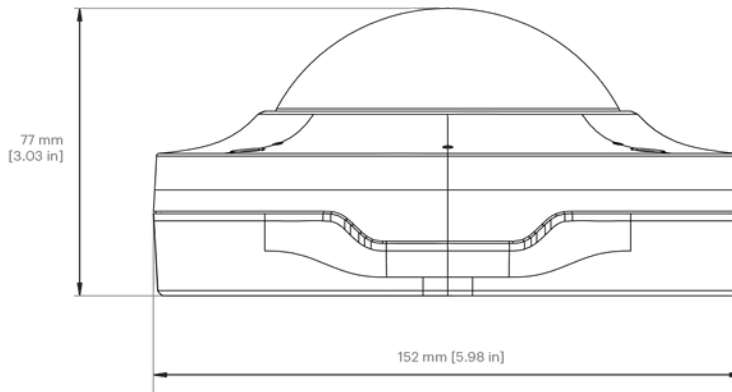

IP66 (IEC/EN 60529)

Temperature

Operating: -40°C to +50°C

Storage: -40°C to +60°C

Heater: 9.6W

Physical characteristics

Dimensions: 152x152x77mm

Weight: 1.1 kg

Technical drawings

360, side view

Scale 1:2

Mounting bracket, top view

Scale 1:2

	Designation	Dimension (mm)	Dimension (inch)
A	Octagon	62.9 x 62.9 (88.9 diagonal)	2.47 x 2.47 (3.50 diagonal)
B	4" Square Box	85.5 x 85.5 (120.9 diagonal)	3.36 x 3.36 (4.76 diagonal)
C	Single Gang	84.1	3.31
D	Double Gang	84.1 x 46	3.31 x 1.81
E	EU Ceiling Box	70	2.76
F	EU Outlet Box	60	2.36