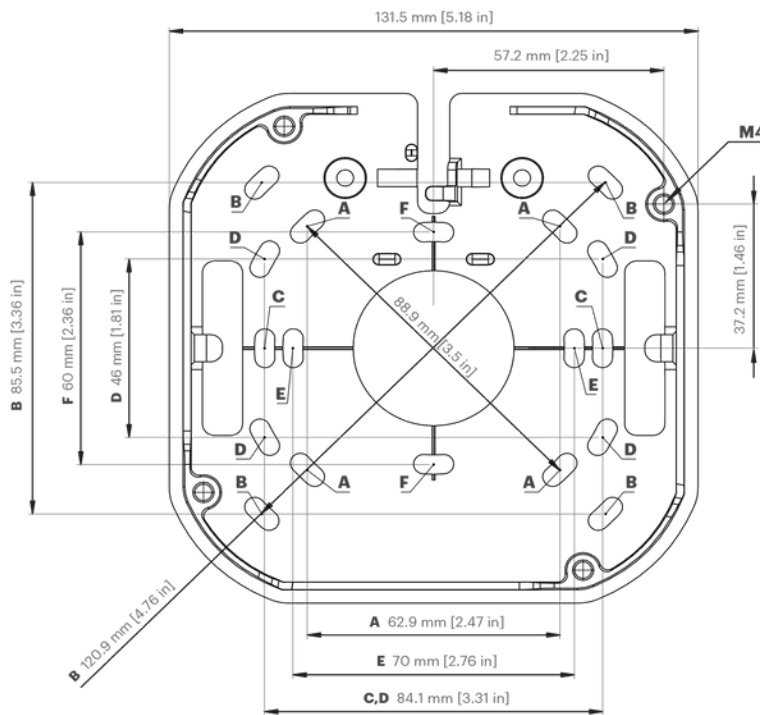

IP66 (IEC/EN 60529)

Temperature

Operating: -40°C to +50°C

Storage: -40°C to +60°C

Heater: 9.6W

Physical characteristics

Dimensions: 152x152x77mm

Weight: 1.1 kg

Body: Aluminum

EMC

EN 55032, EN 61000-3-2/-3, EN 55024, EN 55035, EN61000-6-2/-4, FCC Part 15B, ICES-003 Issue 6

Safety

IEC60950-1, IEC62368-1, IEC60950-22,

UL/CSA60950-1, UL/CSA 62368-1,

UL E164374, NOM-019, IEC62471(IR LED)

Technical drawings

360, side view

Scale 1:2

Mounting bracket, top view

Scale 1:2

	Designation	Dimension (mm)	Dimension (inch)
A	Octagon	62.9 x 62.9 (88.9 diagonal)	2.47 x 2.47 (3.50 diagonal)
B	4" Square Box	85.5 x 85.5 (120.9 diagonal)	3.36 x 3.36 (4.76 diagonal)
C	Single Gang	84.1	3.31
D	Double Gang	84.1 x 46	3.31 x 1.81
E	EU Ceiling Box	70	2.76
F	EU Outlet Box	60	2.36